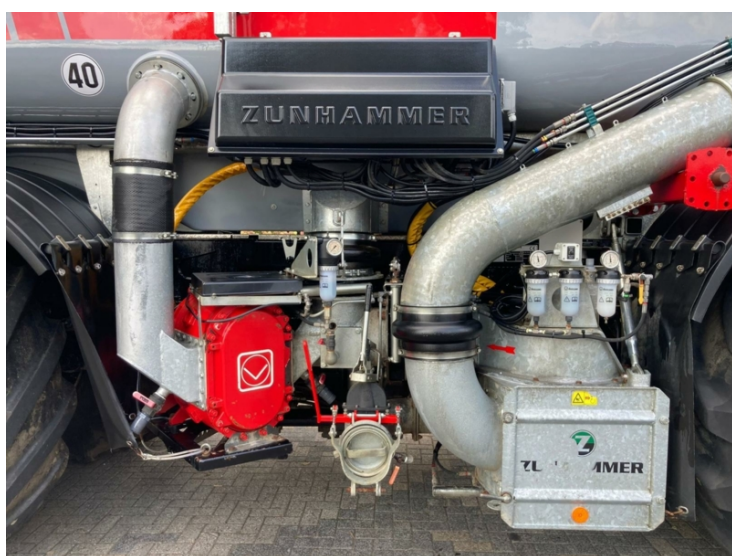

image not found or type unknown

Holmer TV650

Brand	Holmer
Build year	2022
Motoruren	3820
Tankinhoud (m3)	22
Mestpomp	9000 liter pomp
GPS	Voorbereiding Trimble

Foto impressie

More information

Are you interested in this machine? These colleagues can help you further.