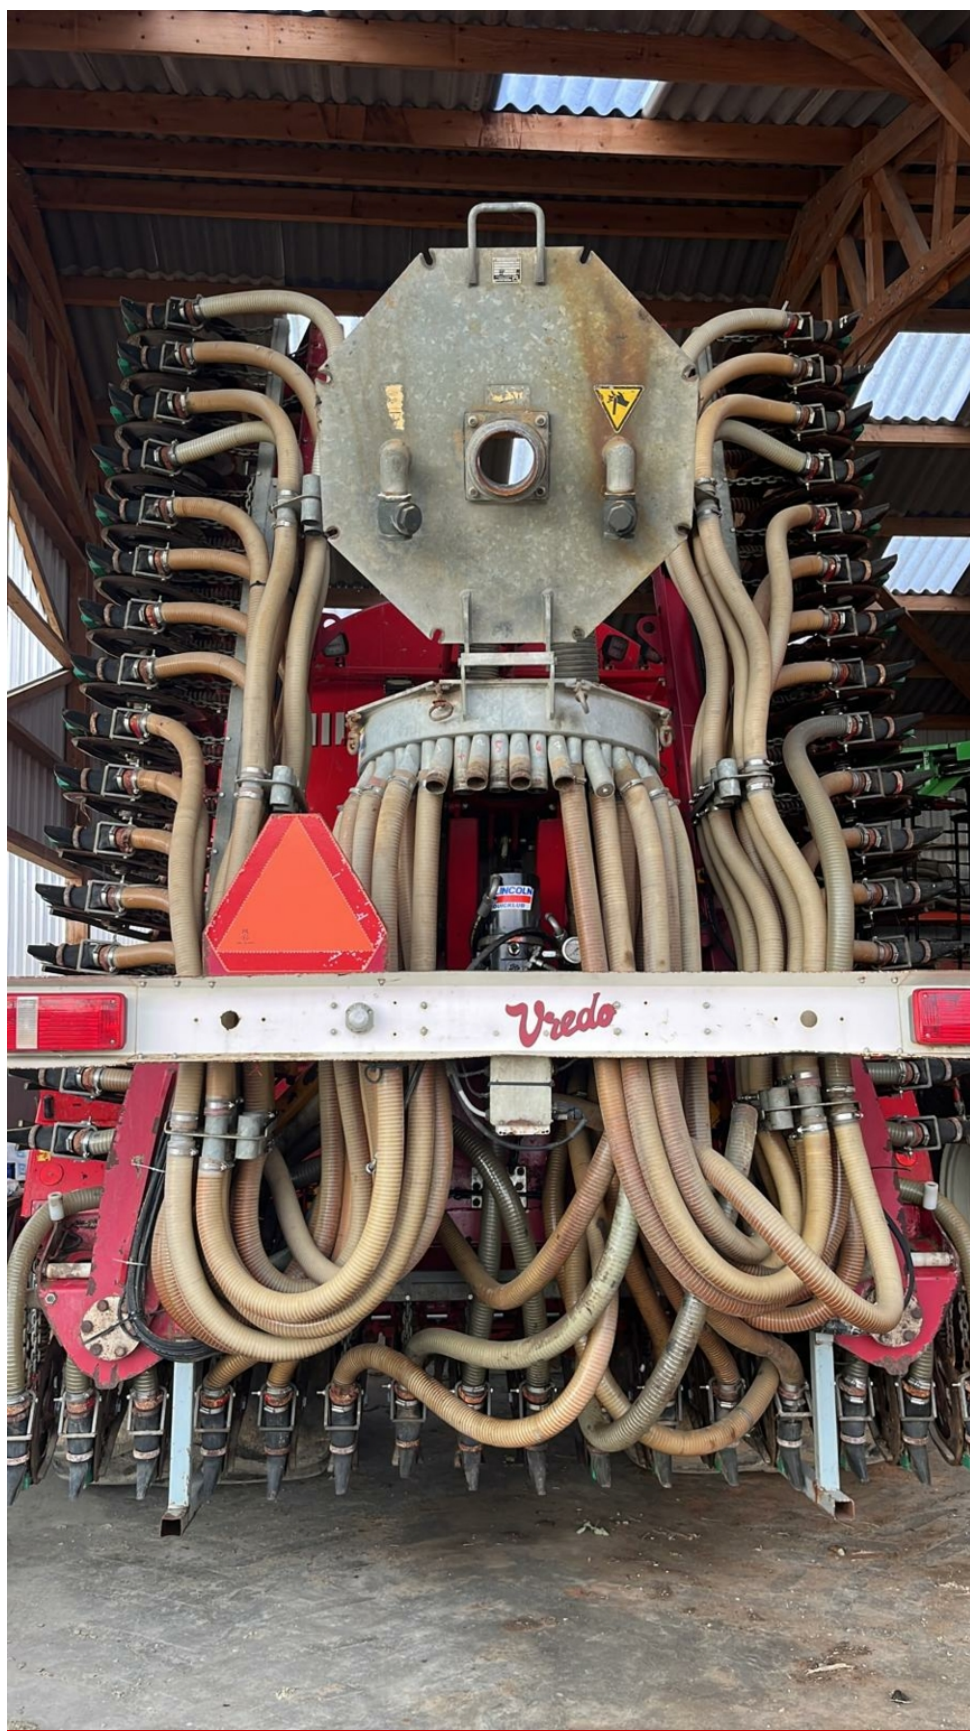

image not found or type unknown

| | |
|-----------------|-------|
| Brand | Vredo |
| Breedte | 840 |
| Bouwjaar | 2012 |

Vredo 840

Foto impressie

More information

Are you interested in this machine? These colleagues can help you further.