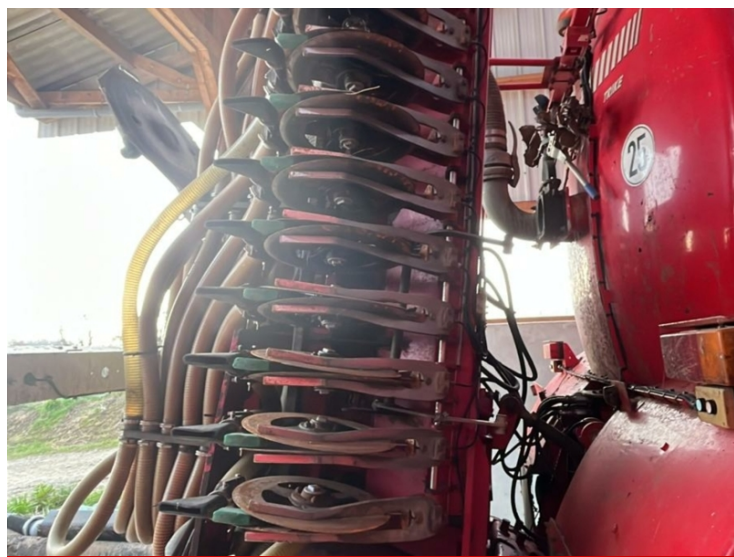

image not found or type unknown

| | |
|-----------------|-------|
| Brand | Vredo |
| Breedte | 840 |
| Bouwjaar | 2012 |

Vredo 840

Foto impressie

More information

Are you interested in this machine? These colleagues can help you further.