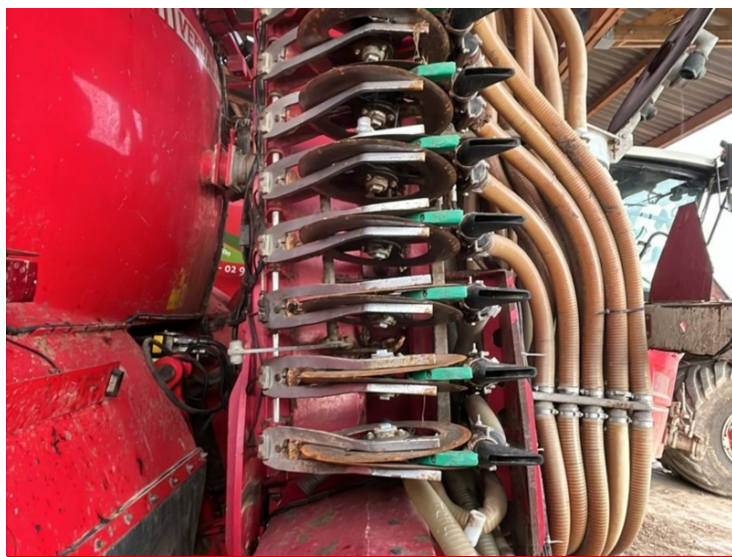

image not found or type unknown

| | |
|-----------------|-------|
| Brand | Vredo |
| Breedte | 840 |
| Bouwjaar | 2012 |

Vredo 840

Foto impressie

More information

Are you interested in this machine? These colleagues can help you further.