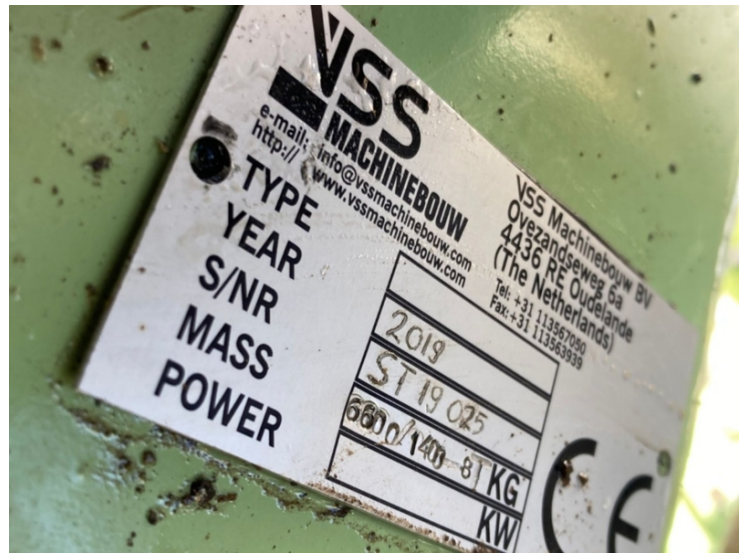

image not found or type unknown

Brand	Orthman
Breedte	9m
Bouwjaar	2019

ORTHMAN MAXPLACER ATLAS 12 ROW, 9METER 2018

Foto impressie

More information

Are you interested in this machine? These colleagues can help you further.