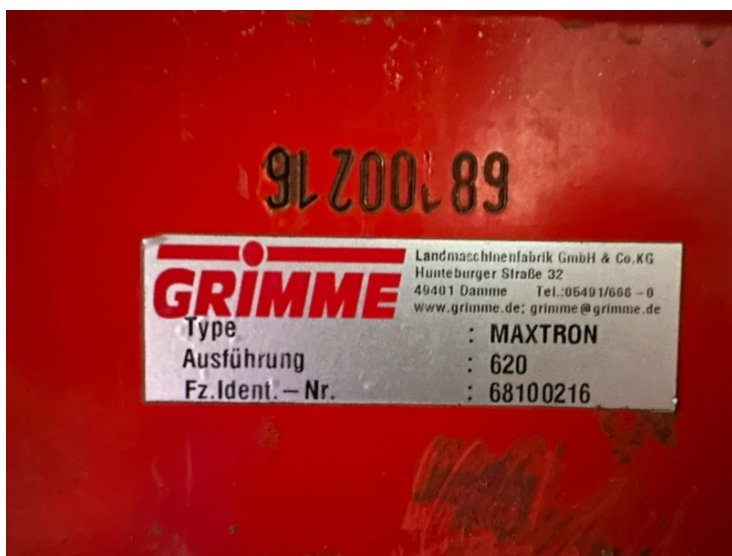

image not found or type unknown

Brand	Grimme
Type	620
Year of construction	2008
Engine hours	5900

Grimme Maxtron 620

Foto impressie

More information

Are you interested in this machine? These colleagues can help you further.