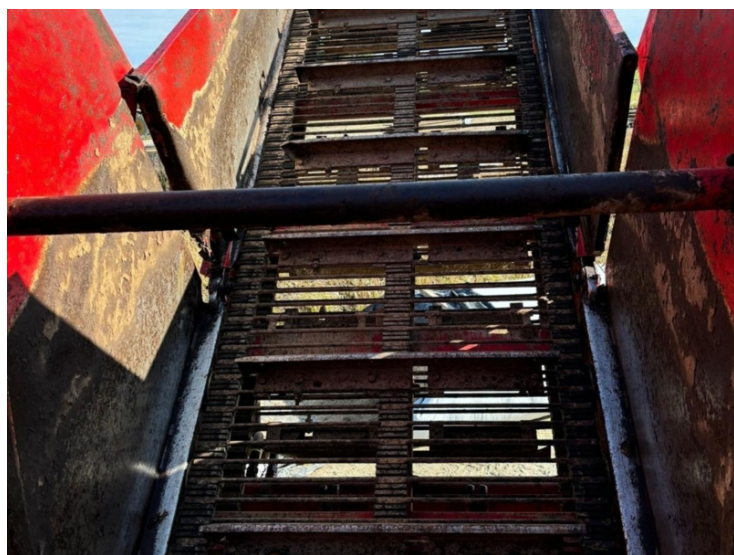

image not found or type unknown

<b>Brand</b>	Agrifac
<b>Type</b>	Light Traxx
<b>Year of construction</b>	2014
<b>Engine hours</b>	4243

**Agrifac WKM 9000**

# Foto impressie