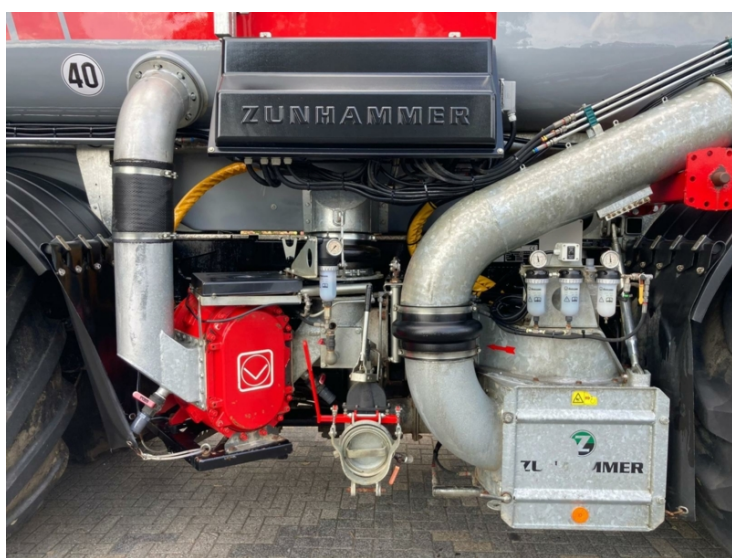

image not found or type unknown

Holmer TV650

Brand	Holmer
Build year	2022
Motoruren	3820
Tankinhoud (m3)	22
Mestpomp	9000 liter pomp
GPS	Voorbereiding Trimble

Foto impressie

More information

Are you interested in this machine? These colleagues can help you further.