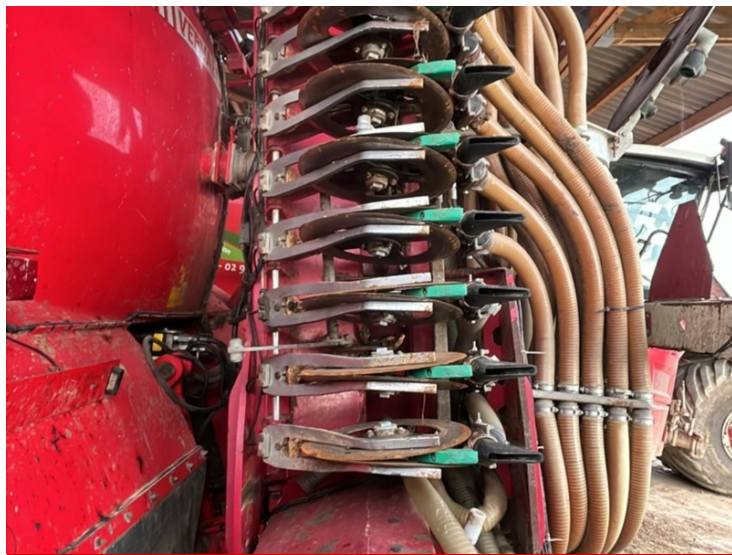

image not found or type unknown

Brand	Vredo
Breedte	840
Bouwjaar	2012

Vredo 840

Foto impressie

More information

Are you interested in this machine? These colleagues can help you further.

Denmark

Dany Dieleman