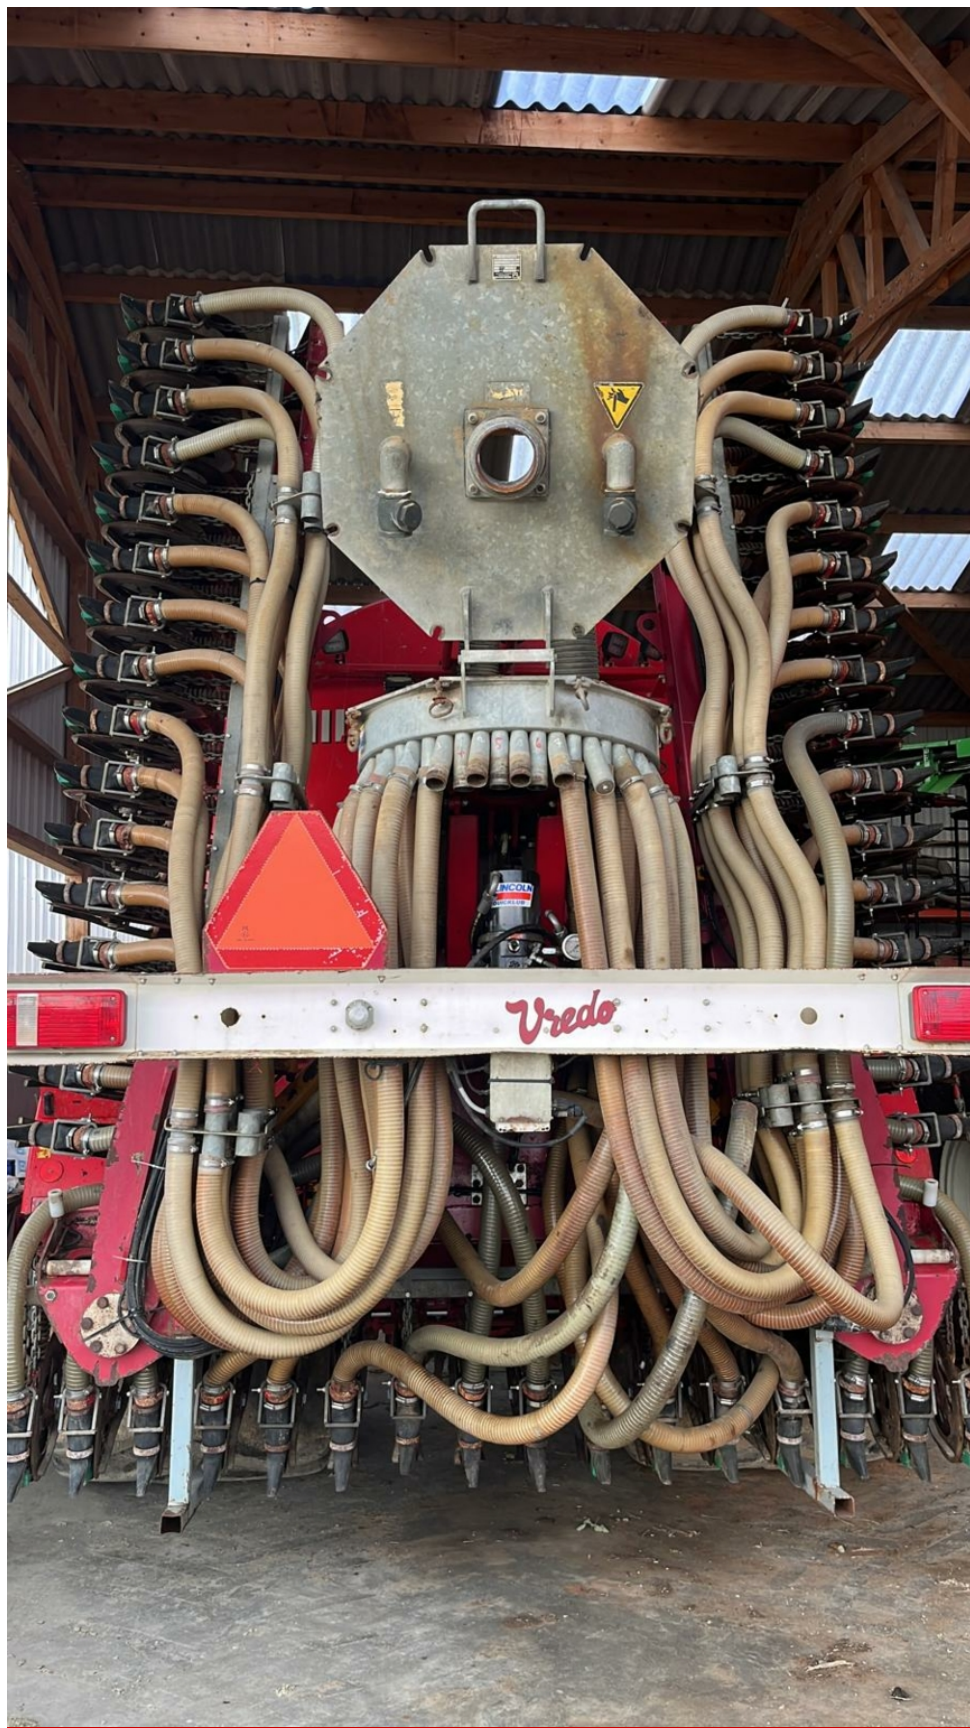

image not found or type unknown

Brand	Vredo
Breedte	840
Bouwjaar	2012

Vredo 840

Foto impressie

More information

Are you interested in this machine? These colleagues can help you further.

Denmark

Dany Dieleman